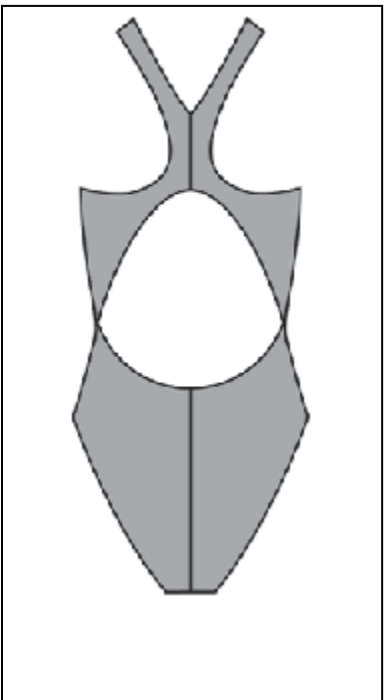

**ORDER FORM**  
**TYR Swimsuit for Girls**

**Diamondback**  
Black  
Lycra or Polyester

**TYR**  
Sizes- 20 (Lycra ONLY)  
22- 40 - \$48.00

**Maxback**  
Black  
Lycra or Polyester

## ORDER FORM TYR Swimsuit for Girls

Name: \_\_\_\_\_ Phone: \_\_\_\_\_

Name	Style	Material	Size	Price	Quantity	Total
	Female Maxback Female Diamondback Male Jammer Male Racer Male Square Leg	Lycra/ Dura Lycra/ Dura Lycra/ Dura Lycra/ Dura Lycra/ Dura	_____	\$48.00 \$48.00 \$35.00 \$28.00 \$32.00	_____	\$ _____
	Female Maxback Female Diamondback Male Jammer Male Racer Male Square Leg	Lycra/ Dura Lycra/ Dura Lycra/ Dura Lycra/ Dura Lycra/ Dura	_____	\$48.00 \$48.00 \$35.00 \$28.00 \$32.00	_____	\$ _____
	Female Maxback Female Diamondback Male Jammer Male Racer Male Square Leg	Lycra/ Dura Lycra/ Dura Lycra/ Dura Lycra/ Dura Lycra/ Dura	_____	\$48.00 \$48.00 \$35.00 \$28.00 \$32.00	_____	\$ _____
	Female Maxback Female Diamondback Male Jammer Male Racer Male Square Leg	Lycra/ Dura Lycra/ Dura Lycra/ Dura Lycra/ Dura Lycra/ Dura	_____	\$48.00 \$48.00 \$35.00 \$28.00 \$32.00	_____	\$ _____
					TOTAL	\$ _____

### SIZING SUGGESTION:

Female Suits- The best way to see what fits is to attend a SUIT FITTING.  
European sizes are used. Lycra suits are offered in sizes 20-40.  
Polyester starts with size 22-40.

Male Suits- Measure swimmer around the waist at the navel. Please round to the closest even number. Boys sizes are 22-40.  
\*\*Square leg ONLY - 30 and up