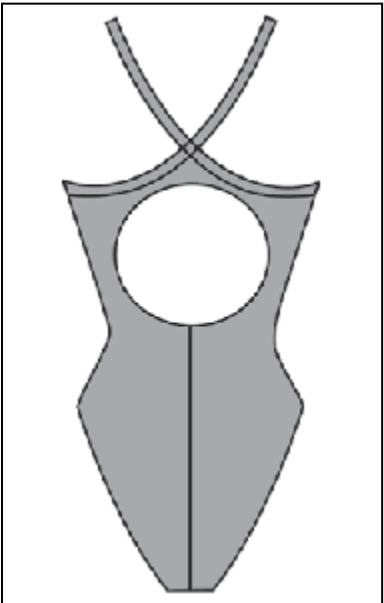

**ORDER FORM**  
**TYR Swimsuit for Girls**

**Diamondback**  
Black  
Lycra or Polyester

**TYR**  
Sizes- 20 (Lycra ONLY)  
22- 40 - \$48.00

**Maxback**  
Black  
Lycra or Polyester

## ORDER FORM TYR Swimsuit for Girls

Name: \_\_\_\_\_ Phone: \_\_\_\_\_

Name	Style	Material	Size	Price	Quantity	Total
	Female Maxback Female Diamondback Male Jammer Male Racer Male Square Leg	Lycra/ Dura Lycra/ Dura Lycra/ Dura Lycra/ Dura Lycra/ Dura	_____	\$48.00 \$48.00 \$35.00 \$28.00 \$32.00	_____	\$ _____
	Female Maxback Female Diamondback Male Jammer Male Racer Male Square Leg	Lycra/ Dura Lycra/ Dura Lycra/ Dura Lycra/ Dura Lycra/ Dura	_____	\$48.00 \$48.00 \$35.00 \$28.00 \$32.00	_____	\$ _____
	Female Maxback Female Diamondback Male Jammer Male Racer Male Square Leg	Lycra/ Dura Lycra/ Dura Lycra/ Dura Lycra/ Dura Lycra/ Dura	_____	\$48.00 \$48.00 \$35.00 \$28.00 \$32.00	_____	\$ _____
	Female Maxback Female Diamondback Male Jammer Male Racer Male Square Leg	Lycra/ Dura Lycra/ Dura Lycra/ Dura Lycra/ Dura Lycra/ Dura	_____	\$48.00 \$48.00 \$35.00 \$28.00 \$32.00	_____	\$ _____
					TOTAL	\$ _____

### SIZING SUGGESTION:

Female Suits- The best way to see what fits is to attend a SUIT FITTING.  
European sizes are used. Lycra suits are offered in sizes 20-40.  
Polyester starts with size 22-40.

Male Suits- Measure swimmer around the waist at the navel. Please round to the closest even number. Boys sizes are 22-40.  
\*\*Square leg ONLY - 30 and up